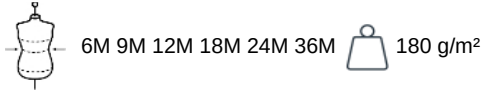

KARIBAN

K837

Babies eco-friendly body

- Combed cotton: offers a smooth surface for decoration access.
- Jersey knit: elasticity and comfort.
- Eco-friendly composition.

100% organic combed cotton. Jersey fabric. Enzyme-washed. American neckline with bias finish. Baby grow bottom fastening with 3 press studs and bias finish. Twin-needle finish on the cuffs. No brand label, only a size tag for easy decoration access.