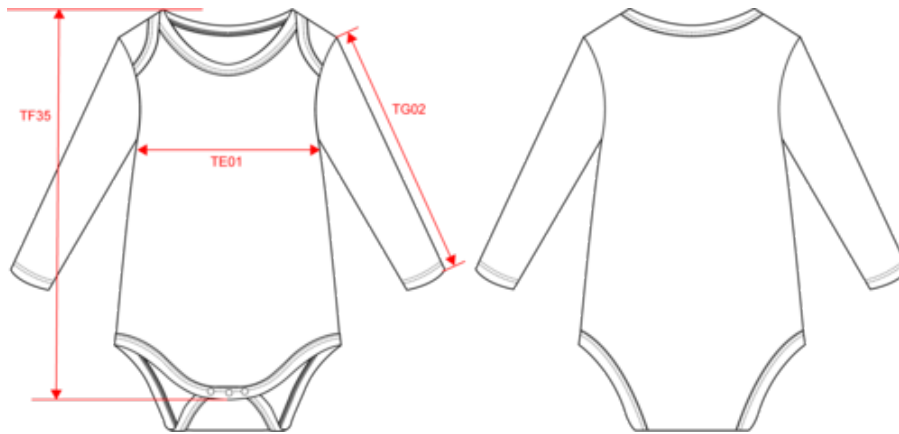

KARIBAN

K837

Babies eco-friendly body

- Combed cotton: offers a smooth surface for decoration access.
- Jersey knit: elasticity and comfort.
- Eco-friendly composition.

100% organic combed cotton. Jersey fabric. Enzyme-washed. American neckline with bias finish. Baby grow bottom fastening with 3 press studs and bias finish. Twin-needle finish on the cuffs. No brand label, only a size tag for easy decoration access.

Country of origin

Customs code

Black Light Sand Navy Oxford Grey Sage Terracotta Red White

KARIBAN

K837

Babies eco-friendly body

Dimensions (cm)

Measurements in cm	6M	9M	12M	18M	24M	36M
TE01 - 1/2 chest width at 1.5cm below armhole	21.00	21.50	22.00	23.00	24.00	25.80
TF35 - Front total height from HSP (binding included)	36.00	37.50	39.00	41.50	44.50	48.50
TG02 - Long sleeve length	21.50	22.75	24.00	26.50	29.00	32.00